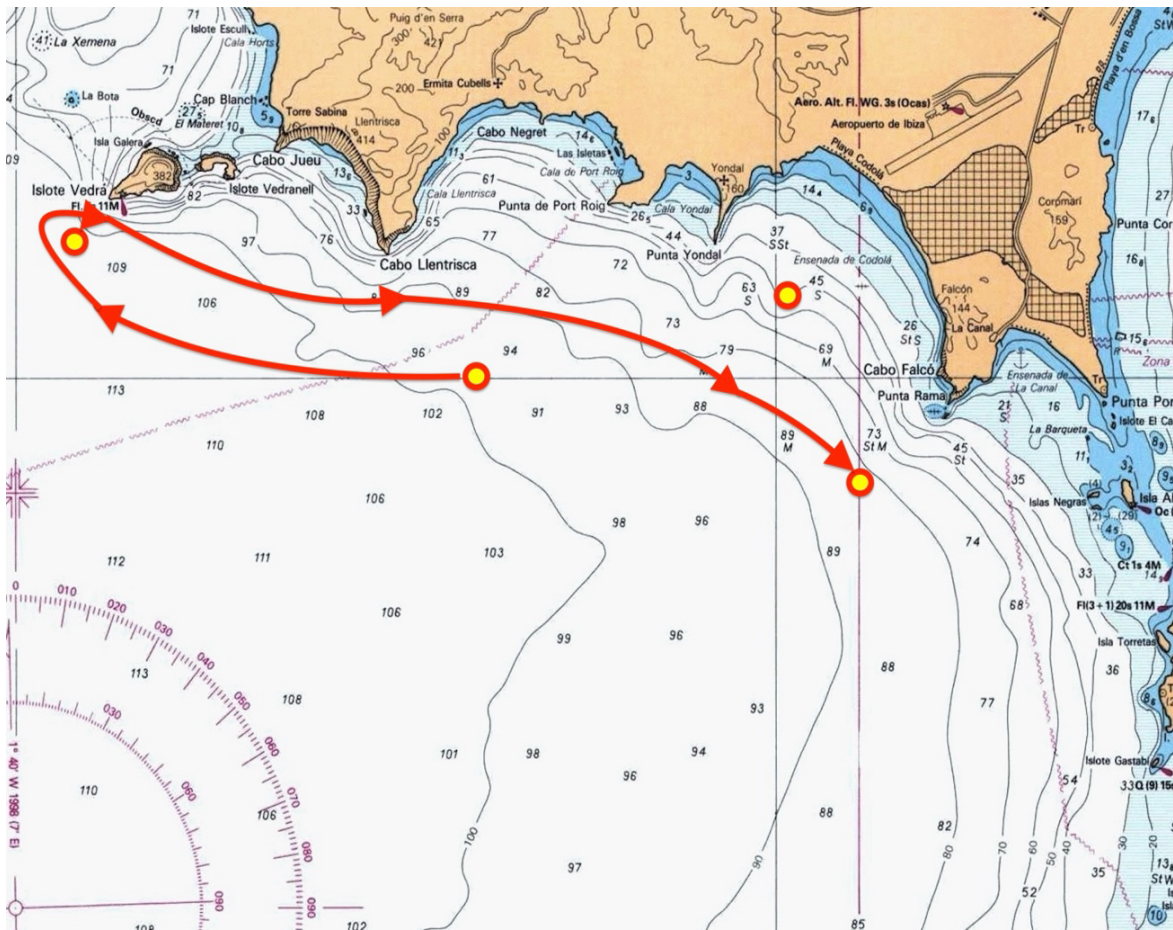

PERFORMANCE CRUISING M – WORLD CRUISING L – WORLD CRUISING XL

Start – Windward mark to starboard – Finish

Proposed course 3b for Race #3 for

PERFORMANCE CRUISING L – PERFORMANCE

Start – Windward mark to starboard – “Es Codolar” mark to starboard - Finish

Powered by:

Supported by:

Official Suppliers:

NOTICE # 10

Proposed course 3a for Race #3 for

PERFORMANCE CRUISING M – WORLD CRUISING L – WORLD CRUISING XL

Start – Windward mark to starboard – Finish

Powered by:

Supported by:

Official Suppliers:

IBIZA JOYSAIL REGATTA

Mallorca – Ibiza, Spain
September 19th – 22nd, 2024

NOTICE # 10

Proposed course 4a for Race #3 for

PERFORMANCE CRUISING M – WORLD CRUISING L – WORLD CRUISING XL

Start – Reaching mark to port – Leeward mark 1 to port – Finish (Start line)

Proposed course 4b for Race #3 for

PERFORMANCE CRUISING L – PERFORMANCE

Start – Leeward mark 2 to port - Windward mark (pin end starting line) to port – Reaching mark to port – Finish (Leeward mark 2)