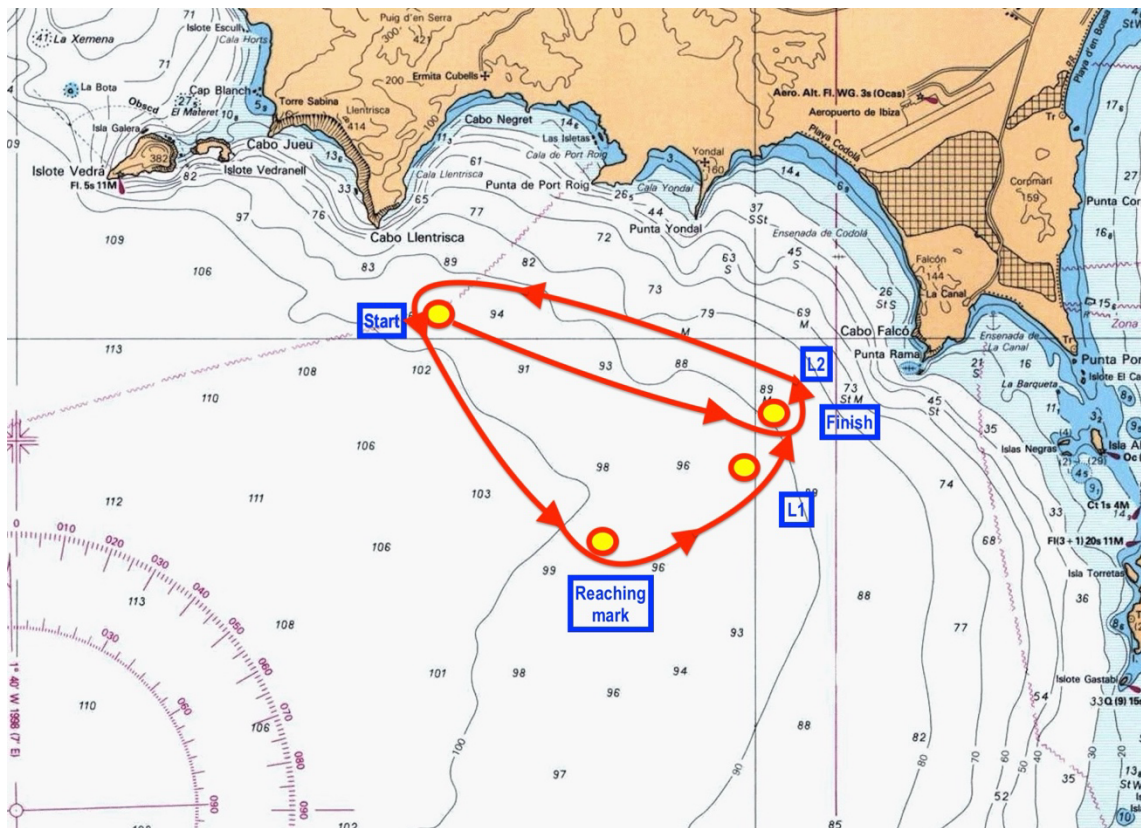

Start – Reaching mark to port – Leeward mark 1 to port – Finish (Start line)

Proposed course 4b for Race #3 for

PERFORMANCE CRUISING L – PERFORMANCE

Start – Leeward mark 2 to port - Windward mark (pin end starting line) to port – Reaching mark to port – Finish (Leeward mark 2)

Powered by:

Supported by:

Official Suppliers:

NOTICE # 10

Proposed course 4a for Race #3 for

PERFORMANCE CRUISING M – WORLD CRUISING L – WORLD CRUISING XL

Start – Reaching mark to port – Leeward mark 1 to port – Finish (Starting line)

Powered by:

Supported by:

Official Suppliers:

NOTICE # 10

Proposed course 4b for Race #3 for

PERFORMANCE CRUISING L – PERFORMANCE

Start – Leeward mark 2 to port - Windward mark (pin end starting line) to port – Reaching mark to port – Finish (Leeward mark 2)