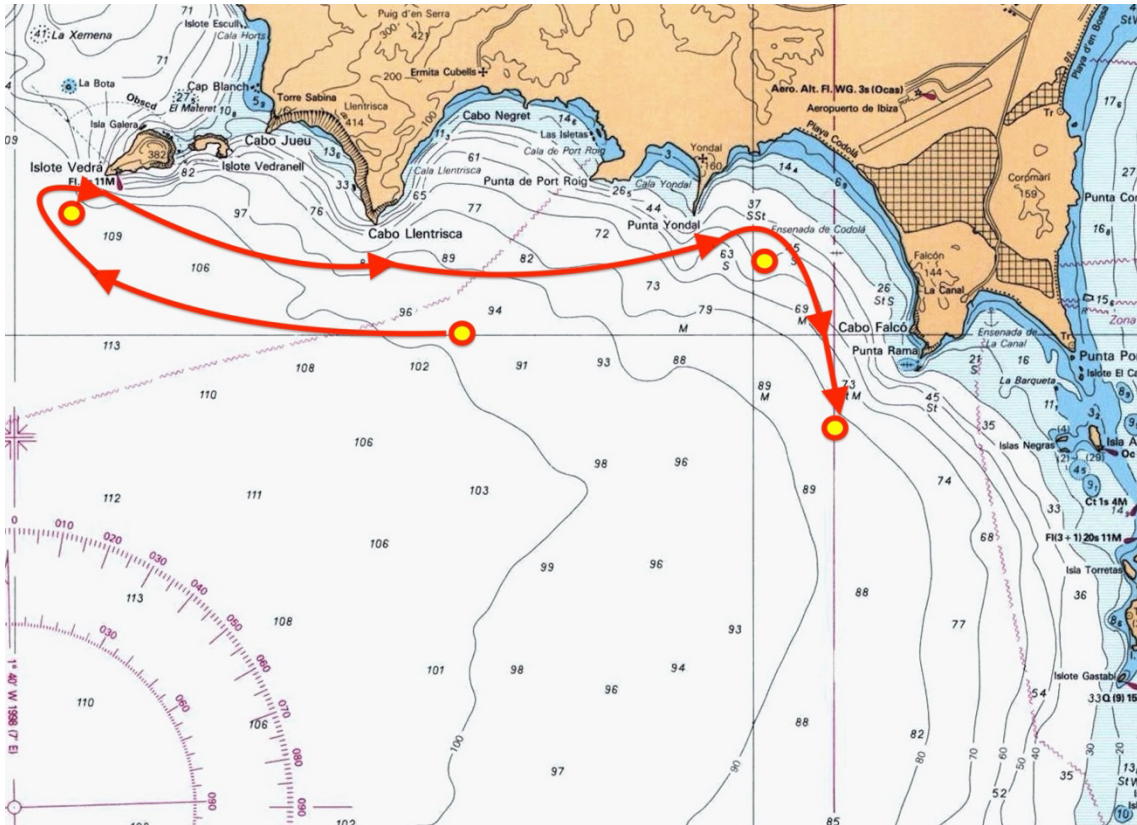

Supported by:

Official Suppliers:

NOTICE # 10

Proposed course 3b for Race #3 for

PERFORMANCE CRUISING L – PERFORMANCE

Start – Windward mark to starboard – “Es Codolar” mark to starboard - Finish

Powered by:

Supported by:

Official Suppliers:

IBIZA JOYSAIL REGATTA

Mallorca – Ibiza, Spain
September 19th – 22nd, 2024

NOTICE # 10

Proposed course 4a for Race #3 for

PERFORMANCE CRUISING M – WORLD CRUISING L – WORLD CRUISING XL

Start – Reaching mark to port – Leeward mark 1 to port – Finish (Start line)

Proposed course 4b for Race #3 for

PERFORMANCE CRUISING L – PERFORMANCE

Start – Leeward mark 2 to port - Windward mark (pin end starting line) to port – Reaching mark to port – Finish (Leeward mark 2)

Powered by:

Supported by:

Official Suppliers:

NOTICE # 10

Proposed course 4a for Race #3 for

PERFORMANCE CRUISING M – WORLD CRUISING L – WORLD CRUISING XL

Start – Reaching mark to port – Leeward mark 1 to port – Finish (Starting line)